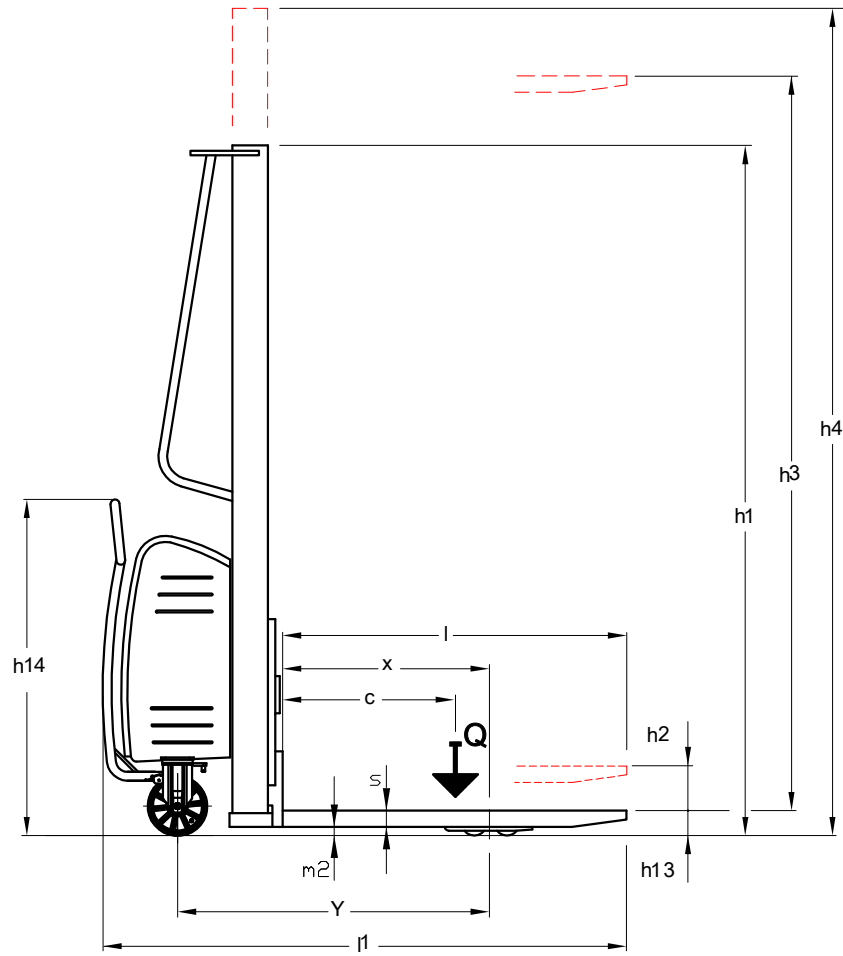

Hand towed Battery Operated Pallet Stacker KBE 1500/3,5

Type sheet for industrial Trucks according to VDI 2198

		VENI			
Characteristics	1.1	Manufacturer			
	1.2	Manufacturer's type designation			KBE 1500/3,5
	1.3	Power unit			Battery
	1.4	Operation			Hand towed
					Battery lifting/lowering
	1.5	Load capacity	Q	(kg)	1500
	1.51	Residual capacity	Q_{res}	-	-
		- h₃+h₁₃=3000 mm	-	(kg)	1500
		- h₃+h₁₃=3500 mm	-	(kg)	900
1.6	Load centre	c	(mm)	600	
1.8	Axle centre to fork face	x	(mm)	690	
1.9	Wheelbase	y	(mm)	1088	
Weight	2.1	Service weight incl. battery		(kg)	550
Wheels/tyres	3.1	Tyres front/rear (Polyurethane/PU, Polyamide/PA)			PU/PA
	3.2	Tyre size, front		(mm)	D 200x50
	3.3	Tyre size, rear		(mm)	D 82x70
	3.5	Wheels, number front / rear (x=driven)		(mm)	2/4
	3.6	Track width, front	b₁₀	(mm)	688
	3.7	Track width, rear	b₁₁	(mm)	400
Dimensions	4.2	Height, mast lowered	h₁	(mm)	2310
	4.3	Free lift	h₂	(mm)	120
	4.4	Lift	h₃	(mm)	3410
	4.5	Height, mast extended	h₄	(mm)	3955
	4.9	Height of tiller in drive position min./max.	h₁₄	(mm)	1160
	4.15	Fork height, lowered	h₁₃	(mm)	90
	4.151	Fork height, lifted	h₃+h₁₃	(mm)	3500
	4.19	Overall length	l₁	(mm)	1800
	4.20	Length to fork face	l₂	(mm)	650
	4.21	Overall width	b₁	(mm)	800
	4.22	Fork dimensions	s/e/l	(mm)	55/175/1150
	4.25	Overall forks width	b₅	(mm)	560
	4.32	Ground clearance, centre of wheelbase	m₂	(mm)	35
4.34	Aisle width with pallet 800x1200 mm along forks	Ast	(mm)	2410	
4.35	Turning radius	Wa	(mm)	1700	
4.36	Internal turning radius	b₁₃	(mm)	840	
Performance	5.2	Lifting speed, with/ without load		(m/s)	0.102/0.130
	5.3	Lowering speed, with/ without load		(m/s)	0.112/0.02
Drive	6.2	Lift motor rating S3 15%		(kW)	2.0
	6.4	Battery voltage/ rated capacity C5		(V/Ah)	2x12-24/90

KBE 1500/3,5

VDI 2198 - Four wheel Forklift Truck top view,
reduced load width - $b_{12} / 2 \leq b_{13}$