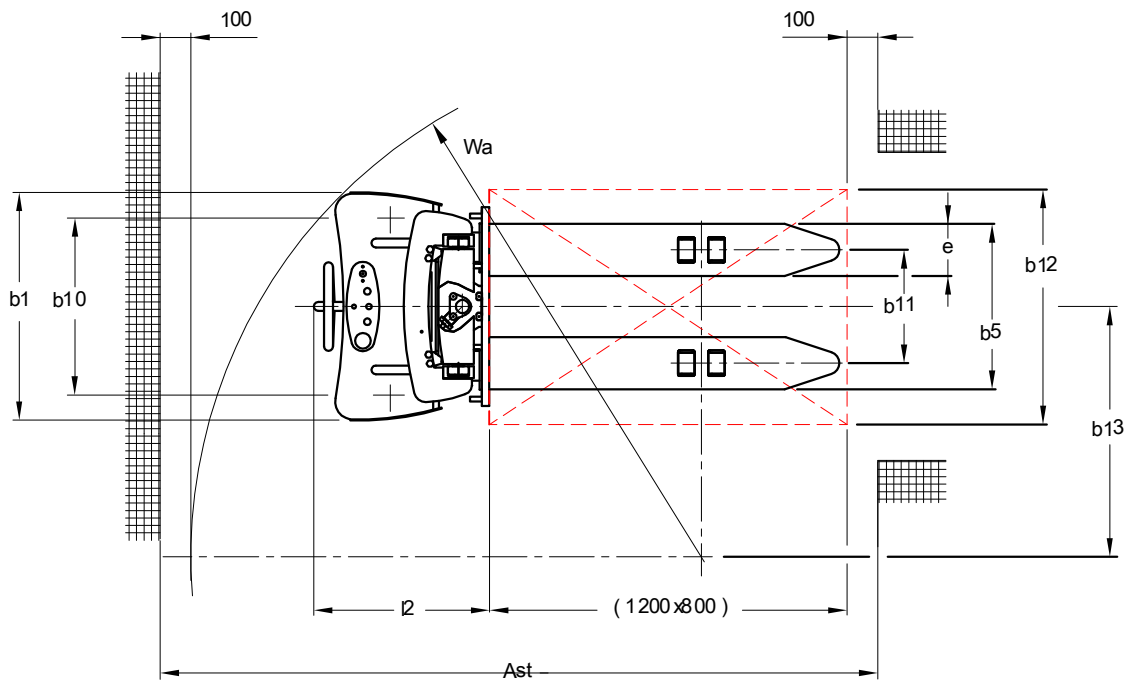

Hand towed Battery Operated Pallet Stacker KBE 1500/3,5

Type sheet for industrial Trucks according to VDI 2198

		VENI			
Characteristics	1.1	Manufacturer			
	1.2	Manufacturer's type designation			KBE 1500/3,5
	1.3	Power unit			Battery
	1.4	Operation			Hand towed
					Battery lifting/lowering
	1.5	Load capacity	Q	(kg)	1500
	1.51	Residual capacity	Q_{res}	-	-
		- h₃+h₁₃=3000 mm	-	(kg)	1500
		- h₃+h₁₃=3500 mm	-	(kg)	900
1.6	Load centre	c	(mm)	600	
1.8	Axle centre to fork face	x	(mm)	690	
1.9	Wheelbase	y	(mm)	1088	
Weight	2.1	Service weight incl. battery		(kg)	550
Wheels/tyres	3.1	Tyres front/rear (Polyurethane/PU, Polyamide/PA)			PU/PA
	3.2	Tyre size, front		(mm)	D 200x50
	3.3	Tyre size, rear		(mm)	D 82x70
	3.5	Wheels, number front / rear (x=driven)		(mm)	2/4
	3.6	Track width, front	b₁₀	(mm)	688
	3.7	Track width, rear	b₁₁	(mm)	400
Dimensions	4.2	Height, mast lowered	h₁	(mm)	2310
	4.3	Free lift	h₂	(mm)	120
	4.4	Lift	h₃	(mm)	3410
	4.5	Height, mast extended	h₄	(mm)	3955
	4.9	Height of tiller in drive position min./max.	h₁₄	(mm)	1160
	4.15	Fork height, lowered	h₁₃	(mm)	90
	4.151	Fork height, lifted	h₃+h₁₃	(mm)	3500
	4.19	Overall length	l₁	(mm)	1800
	4.20	Length to fork face	l₂	(mm)	650
	4.21	Overall width	b₁	(mm)	800
	4.22	Fork dimensions	s/e/l	(mm)	55/175/1150
	4.25	Overall forks width	b₅	(mm)	560
	4.32	Ground clearance, centre of wheelbase	m₂	(mm)	35
4.34	Aisle width with pallet 800x1200 mm along forks	Ast	(mm)	2410	
4.35	Turning radius	Wa	(mm)	1700	
4.36	Internal turning radius	b₁₃	(mm)	840	
Performance	5.2	Lifting speed, with/ without load		(m/s)	0.102/0.130
	5.3	Lowering speed, with/ without load		(m/s)	0.112/0.02
Drive	6.2	Lift motor rating S3 15%		(kW)	2.0
	6.4	Battery voltage/ rated capacity C5		(V/Ah)	2x12-24/90

KBE 1500/3,5

VDI 2198 - Four wheel Forklift Truck top view,
reduced load width - $b_{12} / 2 \leq b_{13}$