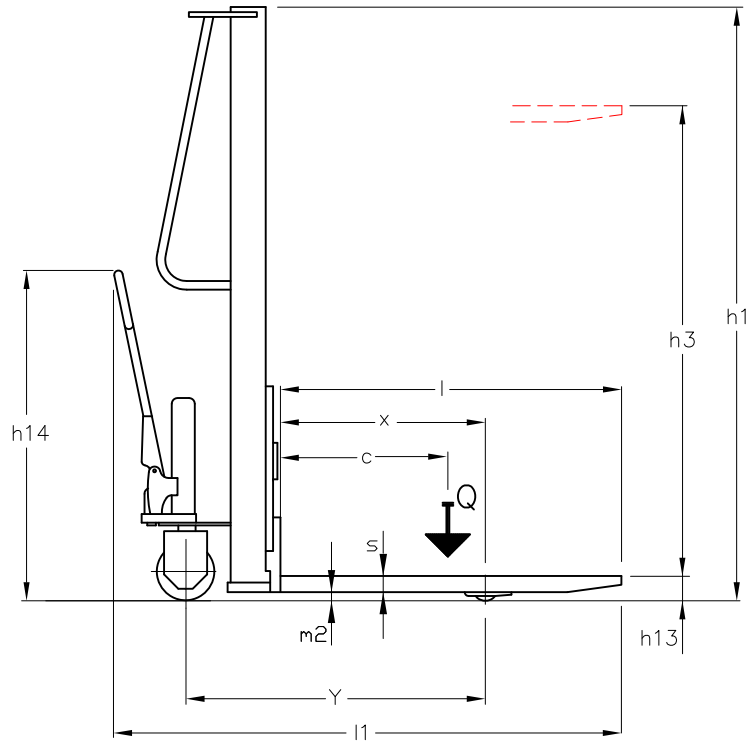

Алматы (7273)495-231
Ангарск (3955)60-70-56
Архангельск (8182)63-90-72
Астрахань (8512)99-46-04
Барнаул (3852)73-04-60
Белгород (4722)40-23-64
Благовещенск (4162)22-76-07
Брянск (4832)59-03-52
Владивосток (423)249-28-31
Владикавказ (8672)28-90-48
Владимир (4922)49-43-18
Волгоград (844)278-03-48
Вологда (8172)26-41-59
Воронеж (473)204-51-73
Екатеринбург (343)384-55-89
Иваново (4932)77-34-06
Ижевск (3412)26-03-58
Иркутск (395)279-98-46
Казань (843)206-01-48

Калининград (4012)72-03-81
Калуга (4842)92-23-67
Кемерово (3842)65-04-62
Киров (8332)68-02-04
Коломна (4966)23-41-49
Кострома (4942)77-07-48
Краснодар (861)203-40-90
Красноярск (391)204-63-61
Курск (4712)77-13-04
Курган (3522)50-90-47
Липецк (4742)52-20-81
Магнитогорск (3519)55-03-13
Москва (495)268-04-70
Мурманск (8152)59-64-93
Набережные Челны (8552)20-53-41
Нижний Новгород (831)429-08-12
Новокузнецк (3843)20-46-81
Ноябрьск (3496)41-32-12
Новосибирск (383)227-86-73
Киргизия (996)312-96-26-47

Омск (3812)21-46-40
Орел (4862)44-53-42
Оренбург (3532)37-68-04
Пенза (8412)22-31-16
Петрозаводск (8142)55-98-37
Псков (8112)59-10-37
Пермь (342)205-81-47
Ростов-на-Дону (863)308-18-15
Рязань (4912)46-61-64
Самара (846)206-03-16
Саранск (8342)22-96-24
Санкт-Петербург (812)309-46-40
Саратов (845)249-38-78
Севастополь (8692)22-31-93
Симферополь (3652)67-13-56
Смоленск (4812)29-41-54
Сочи (862)225-72-31
Ставрополь (8652)20-65-13
Сургут (3462)77-98-35
Россия (495)268-04-70

Сыктывкар (8212)25-95-17
Тамбов (4752)50-40-97
Тверь (4822)63-31-35
Тольятти (8482)63-91-07
Томск (3822)98-41-53
Тула (4872)33-79-87
Тюмень (3452)66-21-18
Ульяновск (8422)24-23-59
Улан-Удэ (3012)59-97-51
Уфа (347)229-48-12
Хабаровск (4212)92-98-04
Чебоксары (8352)28-53-07
Челябинск (351)202-03-61
Череповец (8202)49-02-64
Чита (3022)38-34-83
Якутск (4112)23-90-97
Ярославль (4852)69-52-93
Казахстан (772)734-952-31

Hand Operated Pallet Stacker KBX 1000/1,6

Type sheet for industrial Trucks according to VDI 2198

					VENI	
Characteristics	1.1	Manufacturer			KBX 1000/1,6	
	1.2	Manufacturer's type designation			Hand towed	
	1.4	Operation			Manual Lifting/Lowering	
	1.5	Load capacity	Q	(kg)	1000	
	1.6	Load centre	c	(mm)	600	
	1.8	Axle centre to fork face	x	(mm)	690	
	1.9	Wheelbase	y	(mm)	1060	
Weight	2.1	Service weight incl. battery		(kg)	230	
Wheels/tyres	3.1	Tyres front/rear Polyurethane (PU) , Polyamide (PA)			PU/PA	
	3.2	Tyre size, front		(mm)	D 200x50	
	3.3	Tyre size, rear		(mm)	D 82x70	
	3.5	Wheels, number front / rear (x=driven)		(mm)	2/2	
	3.6	Track width, front	b₁₀	(mm)	688	
	3.7	Track width, rear	b₁₁	(mm)	400	
	Dimensions	4.2	Height, mast lowered	h₁	(mm)	1990
4.3		Free lift	h₂	(mm)	-	
4.4		Lift	h₃	(mm)	1510	
4.5		Height, mast extended	h₄	(mm)	-	
4.9		Height of tiller in drive position min./max.	h₁₄	(mm)	1160	
4.15		Fork height, lowered	h₁₃	(mm)	90	
4.151		Fork height, lifted	h₃+h₁₃	(mm)	1600	
4.19		Overall length	l₁	(mm)	1800	
4.20		Length to fork face	l₂	(mm)	650	
4.21		Overall width	b₁	(mm)	800	
4.22		Fork dimensions	s/e/l	(mm)	55/165/1150	
4.25		Overall forks width	b₅	(mm)	560	
4.32		Ground clearance, centre of wheelbase	m₂	(mm)	40	
4.34	Aisle width with pallet 800x1200 mm along forks	Ast	(mm)	2410		
4.35	Turning radius	Wa	(mm)	1700		
4.36	Internal turning radius	b₁₃	(mm)	840		

KBX 1000/1,6

VDI 2198 - Four wheel Forklift Truck top view,
reduced load width - $b_{12} / 2 \leq b_{13}$