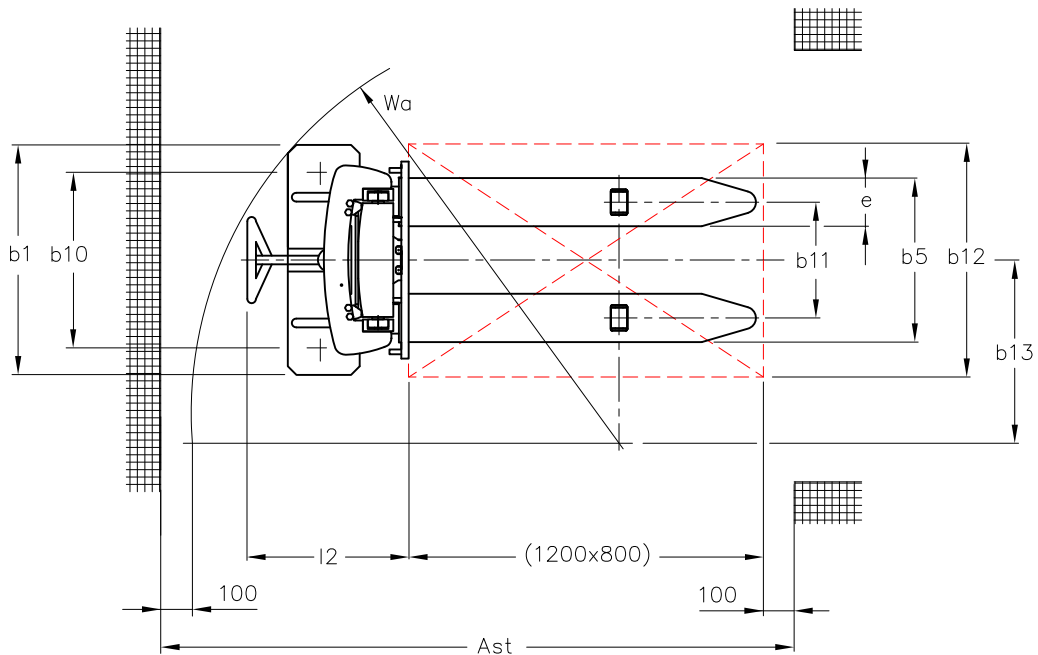

Алматы (7273)495-231
Ангарск (3955)60-70-56
Архангельск (8182)63-90-72
Астрахань (8512)99-46-04
Барнаул (3852)73-04-60
Белгород (4722)40-23-64
Благовещенск (4162)22-76-07
Брянск (4832)59-03-52
Владивосток (423)249-28-31
Владикавказ (8672)28-90-48
Владимир (4922)49-43-18
Волгоград (844)278-03-48
Вологда (8172)26-41-59
Воронеж (473)204-51-73
Екатеринбург (343)384-55-89
Иваново (4932)77-34-06
Ижевск (3412)26-03-58
Иркутск (395)279-98-46
Казань (843)206-01-48

Калининград (4012)72-03-81
Калуга (4842)92-23-67
Кемерово (3842)65-04-62
Киров (8332)68-02-04
Коломна (4966)23-41-49
Кострома (4942)77-07-48
Краснодар (861)203-40-90
Красноярск (391)204-63-61
Курск (4712)77-13-04
Курган (3522)50-90-47
Липецк (4742)52-20-81
Магнитогорск (3519)55-03-13
Москва (495)268-04-70
Мурманск (8152)59-64-93
Набережные Челны (8552)20-53-41
Нижний Новгород (831)429-08-12
Новокузнецк (3843)20-46-81
Ноябрьск (3496)41-32-12
Новосибирск (383)227-86-73
Киргизия (996)312-96-26-47

Омск (3812)21-46-40
Орел (4862)44-53-42
Оренбург (3532)37-68-04
Пенза (8412)22-31-16
Петрозаводск (8142)55-98-37
Псков (8112)59-10-37
Пермь (342)205-81-47
Ростов-на-Дону (863)308-18-15
Рязань (4912)46-61-64
Самара (846)206-03-16
Саранск (8342)22-96-24
Санкт-Петербург (812)309-46-40
Саратов (845)249-38-78
Севастополь (8692)22-31-93
Симферополь (3652)67-13-56
Смоленск (4812)29-41-54
Сочи (862)225-72-31
Ставрополь (8652)20-65-13
Сургут (3462)77-98-35
Россия (495)268-04-70

Сыктывкар (8212)25-95-17
Тамбов (4752)50-40-97
Тверь (4822)63-31-35
Тольятти (8482)63-91-07
Томск (3822)98-41-53
Тула (4872)33-79-87
Тюмень (3452)66-21-18
Ульяновск (8422)24-23-59
Улан-Удэ (3012)59-97-51
Уфа (347)229-48-12
Хабаровск (4212)92-98-04
Чебоксары (8352)28-53-07
Челябинск (351)202-03-61
Череповец (8202)49-02-64
Чита (3022)38-34-83
Якутск (4112)23-90-97
Ярославль (4852)69-52-93
Казахстан (772)734-952-31

Hand Operated Pallet Stacker KBX 1000/1,6

Type sheet for industrial Trucks according to VDI 2198

					VENI	
Characteristics	1.1	Manufacturer			KBX 1000/1,6	
	1.2	Manufacturer's type designation			Hand towed	
	1.4	Operation			Manual Lifting/Lowering	
	1.5	Load capacity	Q	(kg)	1000	
	1.6	Load centre	c	(mm)	600	
	1.8	Axle centre to fork face	x	(mm)	690	
	1.9	Wheelbase	y	(mm)	1060	
Weight	2.1	Service weight incl. battery		(kg)	230	
Wheels/tyres	3.1	Tyres front/rear Polyurethane (PU) , Polyamide (PA)			PU/PA	
	3.2	Tyre size, front		(mm)	D 200x50	
	3.3	Tyre size, rear		(mm)	D 82x70	
	3.5	Wheels, number front / rear (x=driven)		(mm)	2/2	
	3.6	Track width, front	b₁₀	(mm)	688	
	3.7	Track width, rear	b₁₁	(mm)	400	
	Dimensions	4.2	Height, mast lowered	h₁	(mm)	1990
4.3		Free lift	h₂	(mm)	-	
4.4		Lift	h₃	(mm)	1510	
4.5		Height, mast extended	h₄	(mm)	-	
4.9		Height of tiller in drive position min./max.	h₁₄	(mm)	1160	
4.15		Fork height, lowered	h₁₃	(mm)	90	
4.151		Fork height, lifted	h₃+h₁₃	(mm)	1600	
4.19		Overall length	l₁	(mm)	1800	
4.20		Length to fork face	l₂	(mm)	650	
4.21		Overall width	b₁	(mm)	800	
4.22		Fork dimensions	s/e/l	(mm)	55/165/1150	
4.25		Overall forks width	b₅	(mm)	560	
4.32		Ground clearance, centre of wheelbase	m₂	(mm)	40	
4.34	Aisle width with pallet 800x1200 mm along forks	Ast	(mm)	2410		
4.35	Turning radius	Wa	(mm)	1700		
4.36	Internal turning radius	b₁₃	(mm)	840		

KBX 1000/1,6

VDI 2198 - Four wheel Forklift Truck top view,
reduced load width - $b_{12} / 2 \leq b_{13}$