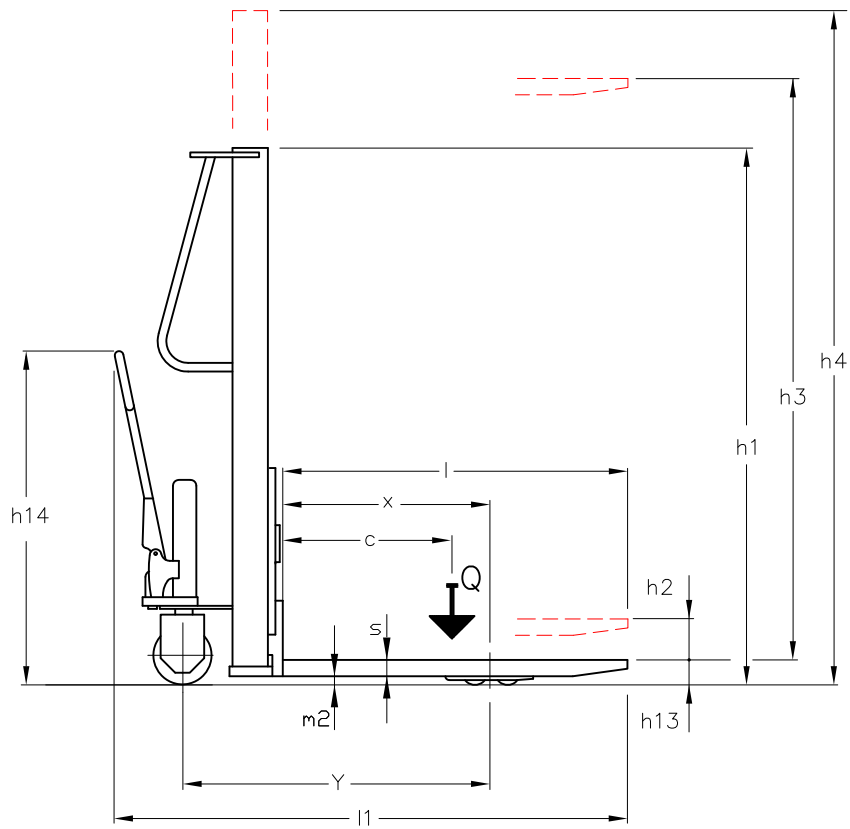

Hand Operated Pallet Stacker KBX 1000/2,5

Type sheet for industrial Trucks according to VDI 2198

				VENI	
Characteristics	1.1	Manufacturer			KBX 1000/2,5
	1.2	Manufacturer's type designation			Hand towed
	1.4	Operation			Manual Lifting/Lowering
	1.5	Load capacity	Q	(kg)	1000
	1.6	Load centre	c	(mm)	600
	1.8	Axle centre to fork face	x	(mm)	690
	1.9	Wheelbase	y	(mm)	1060
Weight	2.1	Service weight incl. battery		(kg)	320
Wheels/tyres	3.1	Tyres front/rear Polyurethane (PU) , Polyamide (PA)			PU/PA
	3.2	Tyre size, front		(mm)	D 200x50
	3.3	Tyre size, rear		(mm)	D 82x70
	3.5	Wheels, number front / rear (x=driven)		(mm)	2/4
	3.6	Track width, front	b ₁₀	(mm)	688
	3.7	Track width, rear	b ₁₁	(mm)	400
	Dimensions	4.2	Height, mast lowered	h ₁	(mm)
4.3		Free lift	h ₂	(mm)	120
4.4		Lift	h ₃	(mm)	2410
4.5		Height, mast extended	h ₄	(mm)	2955
4.9		Height of tiller in drive position min./max.	h ₁₄	(mm)	1160
4.15		Fork height, lowered	h ₁₃	(mm)	90
4.151		Fork height, lifted	h ₃ +h ₁₃	(mm)	2500
4.19		Overall length	l ₁	(mm)	1800
4.20		Length to fork face	l ₂	(mm)	650
4.21		Overall width	b ₁	(mm)	800
4.22		Fork dimensions	s/e/l	(mm)	55/165/1150
4.25		Overall forks width	b ₅	(mm)	560
4.32		Ground clearance, centre of wheelbase	m ₂	(mm)	40
4.34		Aisle width with pallet 800x1200 mm along forks	Ast	(mm)	2410
4.35		Turning radius	Wa	(mm)	1700
4.36		Internal turning radius	b ₁₃	(mm)	840

KBX 1000/2,5

VDI 2198 - Four wheel Forklift Truck top view,
reduced load width - $b_{12} / 2 \leq b_{13}$

Алматы (7273)495-231
Ангарск (3955)60-70-56
Архангельск (8182)63-90-72
Астрахань (8512)99-46-04
Барнаул (3852)73-04-60
Белгород (4722)40-23-64
Благовещенск (4162)22-76-07
Брянск (4832)59-03-52
Владивосток (423)249-28-31
Владикавказ (8672)28-90-48
Владимир (4922)49-43-18
Волгоград (844)278-03-48
Вологда (8172)26-41-59
Воронеж (473)204-51-73
Екатеринбург (343)384-55-89
Иваново (4932)77-34-06
Ижевск (3412)26-03-58
Иркутск (395)279-98-46
Казань (843)206-01-48