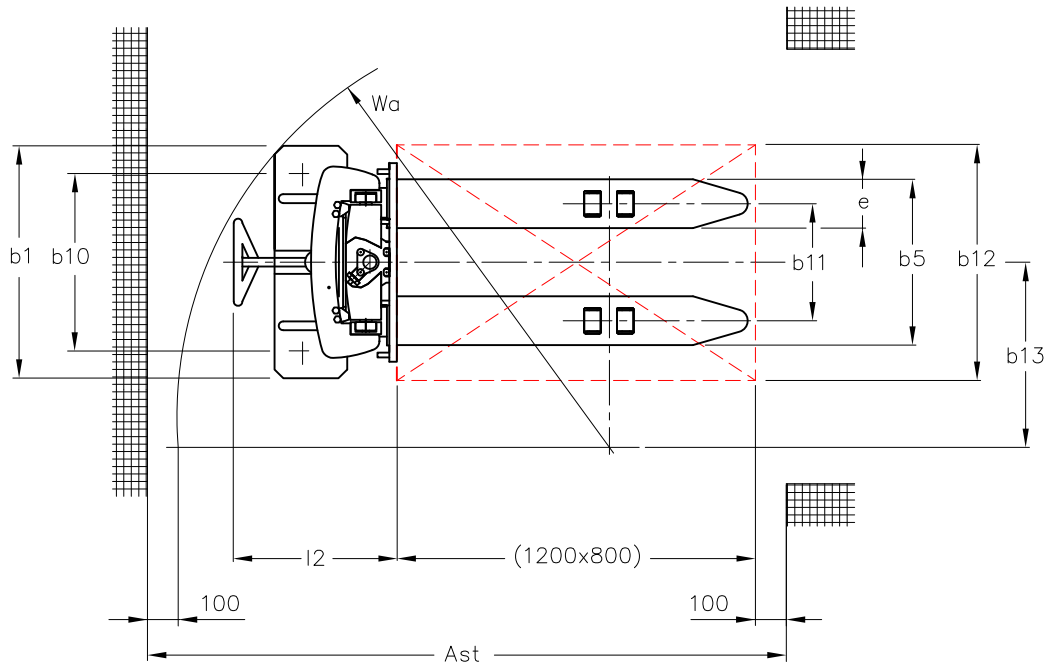

Hand Operated Pallet Stacker KBX 1000/2,5

Type sheet for industrial Trucks according to VDI 2198

				VENI	
Characteristics	1.1	Manufacturer			KBX 1000/2,5
	1.2	Manufacturer's type designation			Hand towed
	1.4	Operation			Manual Lifting/Lowering
	1.5	Load capacity	Q	(kg)	1000
	1.6	Load centre	c	(mm)	600
	1.8	Axle centre to fork face	x	(mm)	690
	1.9	Wheelbase	y	(mm)	1060
Weight	2.1	Service weight incl. battery		(kg)	320
Wheels/tyres	3.1	Tyres front/rear Polyurethane (PU) , Polyamide (PA)			PU/PA
	3.2	Tyre size, front		(mm)	D 200x50
	3.3	Tyre size, rear		(mm)	D 82x70
	3.5	Wheels, number front / rear (x=driven)		(mm)	2/4
	3.6	Track width, front	b ₁₀	(mm)	688
	3.7	Track width, rear	b ₁₁	(mm)	400
	Dimensions	4.2	Height, mast lowered	h ₁	(mm)
4.3		Free lift	h ₂	(mm)	120
4.4		Lift	h ₃	(mm)	2410
4.5		Height, mast extended	h ₄	(mm)	2955
4.9		Height of tiller in drive position min./max.	h ₁₄	(mm)	1160
4.15		Fork height, lowered	h ₁₃	(mm)	90
4.151		Fork height, lifted	h ₃ +h ₁₃	(mm)	2500
4.19		Overall length	l ₁	(mm)	1800
4.20		Length to fork face	l ₂	(mm)	650
4.21		Overall width	b ₁	(mm)	800
4.22		Fork dimensions	s/e/l	(mm)	55/165/1150
4.25		Overall forks width	b ₅	(mm)	560
4.32		Ground clearance, centre of wheelbase	m ₂	(mm)	40
4.34		Aisle width with pallet 800x1200 mm along forks	Ast	(mm)	2410
4.35		Turning radius	Wa	(mm)	1700
4.36		Internal turning radius	b ₁₃	(mm)	840

KBX 1000/2,5

VDI 2198 - Four wheel Forklift Truck top view,
reduced load width - $b_{12} / 2 \leq b_{13}$

Алматы (7273)495-231
Ангарск (3955)60-70-56
Архангельск (8182)63-90-72
Астрахань (8512)99-46-04
Барнаул (3852)73-04-60
Белгород (4722)40-23-64
Благовещенск (4162)22-76-07
Брянск (4832)59-03-52
Владивосток (423)249-28-31
Владикавказ (8672)28-90-48
Владимир (4922)49-43-18
Волгоград (844)278-03-48
Вологда (8172)26-41-59
Воронеж (473)204-51-73
Екатеринбург (343)384-55-89
Иваново (4932)77-34-06
Ижевск (3412)26-03-58
Иркутск (395)279-98-46
Казань (843)206-01-48