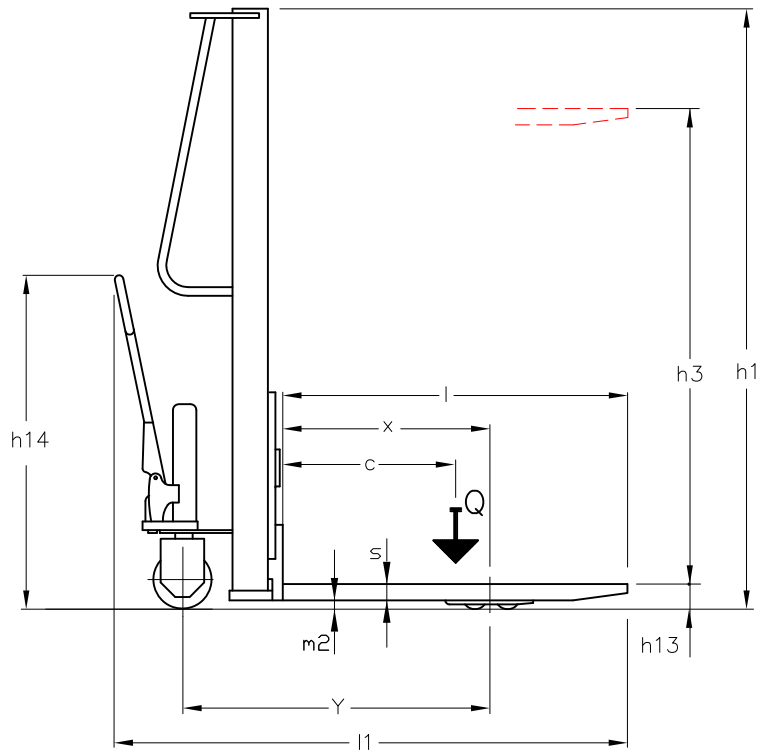

Hand Operated Pallet Stacker KBX 1500/1,6

Type sheet for industrial Trucks according to VDI 2198

		VENI				
Characteristics	1.1	Manufacturer			KBX 1500/1,6	
	1.2	Manufacturer's type designation			Hand towed	
	1.4	Operation			Manual Lifting/Lowering	
	1.5	Load capacity	Q	(kg)	1500	
	1.6	Load centre	c	(mm)	600	
	1.8	Axle centre to fork face	x	(mm)	690	
	1.9	Wheelbase	y	(mm)	1060	
	Weight	2.1	Service weight incl. battery		(kg)	260
Wheels/tyres	3.1	Tyres front/rear Polyurethane (PU) , Polyamide (PA)			PU/PA	
	3.2	Tyre size, front		(mm)	D 200x50	
	3.3	Tyre size, rear		(mm)	D 82x70	
	3.5	Wheels, number front / rear (x=driven)		(mm)	2/4	
	3.6	Track width, front	b ₁₀	(mm)	688	
	3.7	Track width, rear	b ₁₁	(mm)	400	
	Dimensions	4.2	Height, mast lowered	h ₁	(mm)	1990
4.3		Free lift	h ₂	(mm)	-	
4.4		Lift	h ₃	(mm)	1510	
4.5		Height, mast extended	h ₄	(mm)	-	
4.9		Height of tiller in drive position min./max.	h ₁₄	(mm)	1160	
4.15		Fork height, lowered	h ₁₃	(mm)	90	
4.151		Fork height, lifted	h ₃ +h ₁₃	(mm)	1600	
4.19		Overall length	l ₁	(mm)	1800	
4.20		Length to fork face	l ₂	(mm)	650	
4.21		Overall width	b ₁	(mm)	800	
4.22		Fork dimensions	s/e/l	(mm)	55/165/1150	
4.25		Overall forks width	b ₅	(mm)	560	
4.32		Ground clearance, centre of wheelbase	m ₂	(mm)	40	
4.34		Aisle width with pallet 800x1200 mm along forks	Ast	(mm)	2410	
4.35	Turning radius	Wa	(mm)	1700		
4.36	Internal turning radius	b ₁₃	(mm)	840		

KBX 1500/1,6

VDI 2198 - Four wheel Forklift Truck top view,
reduced load width - $b_{12} / 2 \leq b_{13}$

Алматы (7273)495-231
Ангарск (3955)60-70-56
Архангельск (8182)63-90-72
Астрахань (8512)99-46-04
Барнаул (3852)73-04-60
Белгород (4722)40-23-64
Благовещенск (4162)22-76-07
Брянск (4832)59-03-52
Владивосток (423)249-28-31
Владикавказ (8672)28-90-48
Владимир (4922)49-43-18
Волгоград (844)278-03-48
Вологда (8172)26-41-59
Воронеж (473)204-51-73
Екатеринбург (343)384-55-89
Иваново (4932)77-34-06
Ижевск (3412)26-03-58
Иркутск (395)279-98-46
Казань (843)206-01-48