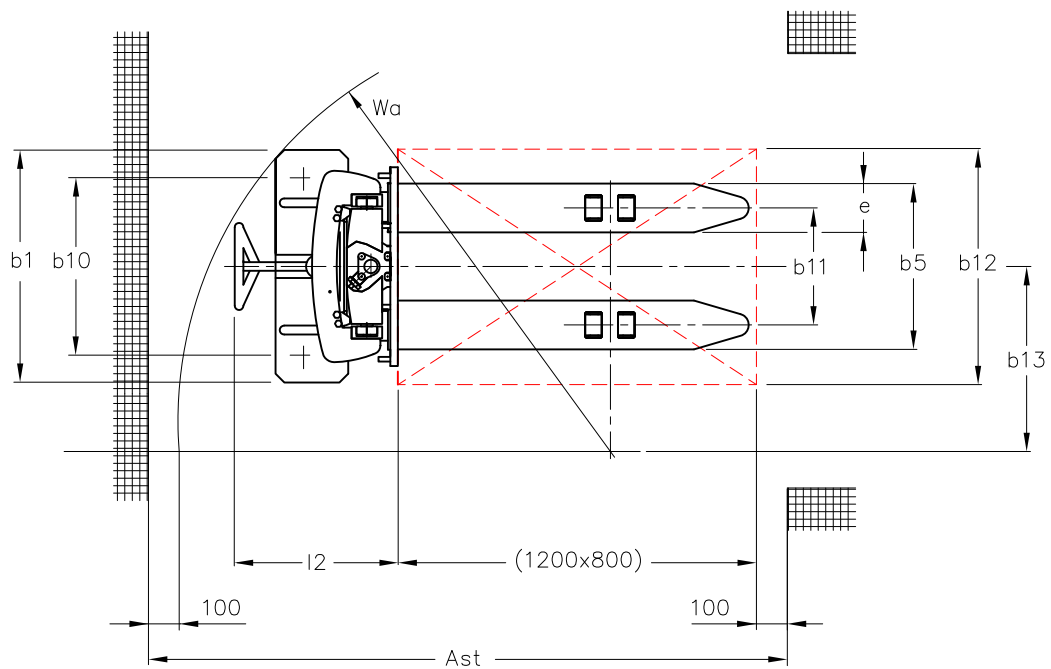

Hand Operated Pallet Stacker KBX 1500/1,6

Type sheet for industrial Trucks according to VDI 2198

		VENI				
Characteristics	1.1	Manufacturer			KBX 1500/1,6	
	1.2	Manufacturer's type designation			Hand towed	
	1.4	Operation			Manual Lifting/Lowering	
	1.5	Load capacity	Q	(kg)	1500	
	1.6	Load centre	c	(mm)	600	
	1.8	Axle centre to fork face	x	(mm)	690	
	1.9	Wheelbase	y	(mm)	1060	
	Weight	2.1	Service weight incl. battery		(kg)	260
Wheels/tyres	3.1	Tyres front/rear Polyurethane (PU) , Polyamide (PA)			PU/PA	
	3.2	Tyre size, front		(mm)	D 200x50	
	3.3	Tyre size, rear		(mm)	D 82x70	
	3.5	Wheels, number front / rear (x=driven)		(mm)	2/4	
	3.6	Track width, front	b ₁₀	(mm)	688	
	3.7	Track width, rear	b ₁₁	(mm)	400	
	Dimensions	4.2	Height, mast lowered	h ₁	(mm)	1990
4.3		Free lift	h ₂	(mm)	-	
4.4		Lift	h ₃	(mm)	1510	
4.5		Height, mast extended	h ₄	(mm)	-	
4.9		Height of tiller in drive position min./max.	h ₁₄	(mm)	1160	
4.15		Fork height, lowered	h ₁₃	(mm)	90	
4.151		Fork height, lifted	h ₃ +h ₁₃	(mm)	1600	
4.19		Overall length	l ₁	(mm)	1800	
4.20		Length to fork face	l ₂	(mm)	650	
4.21		Overall width	b ₁	(mm)	800	
4.22		Fork dimensions	s/e/l	(mm)	55/165/1150	
4.25		Overall forks width	b ₅	(mm)	560	
4.32		Ground clearance, centre of wheelbase	m ₂	(mm)	40	
4.34		Aisle width with pallet 800x1200 mm along forks	Ast	(mm)	2410	
4.35	Turning radius	Wa	(mm)	1700		
4.36	Internal turning radius	b ₁₃	(mm)	840		

KBX 1500/1,6

VDI 2198 - Four wheel Forklift Truck top view,
reduced load width - $b_{12} / 2 \leq b_{13}$

Алматы (7273)495-231
Ангарск (3955)60-70-56
Архангельск (8182)63-90-72
Астрахань (8512)99-46-04
Барнаул (3852)73-04-60
Белгород (4722)40-23-64
Благовещенск (4162)22-76-07
Брянск (4832)59-03-52
Владивосток (423)249-28-31
Владикавказ (8672)28-90-48
Владимир (4922)49-43-18
Волгоград (844)278-03-48
Вологда (8172)26-41-59
Воронеж (473)204-51-73
Екатеринбург (343)384-55-89
Иваново (4932)77-34-06
Ижевск (3412)26-03-58
Иркутск (395)279-98-46
Казань (843)206-01-48